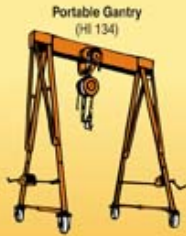

HB-01

HB-04

CC-09

SC-37

SC-41

OT-45

Castor Wheel
(HI 131)

C.I. Wheels with Solid rubber tyres & bearing PV/HDPE/Fibre wheels are also available (HI 132)

West Box
(HI 133)

Portable Gantry
(HI 134)

Double Wheel Barrow
(HI 135)

Mobile Floor Crane
(Hyd. & Mechanical)
HI 136

Drum Trolley
(HI 137)

Drum Lifter
(HI 138)

Drum Stacker Cum Tilter
(HI 139)

Drum Stacker
(HI 140)